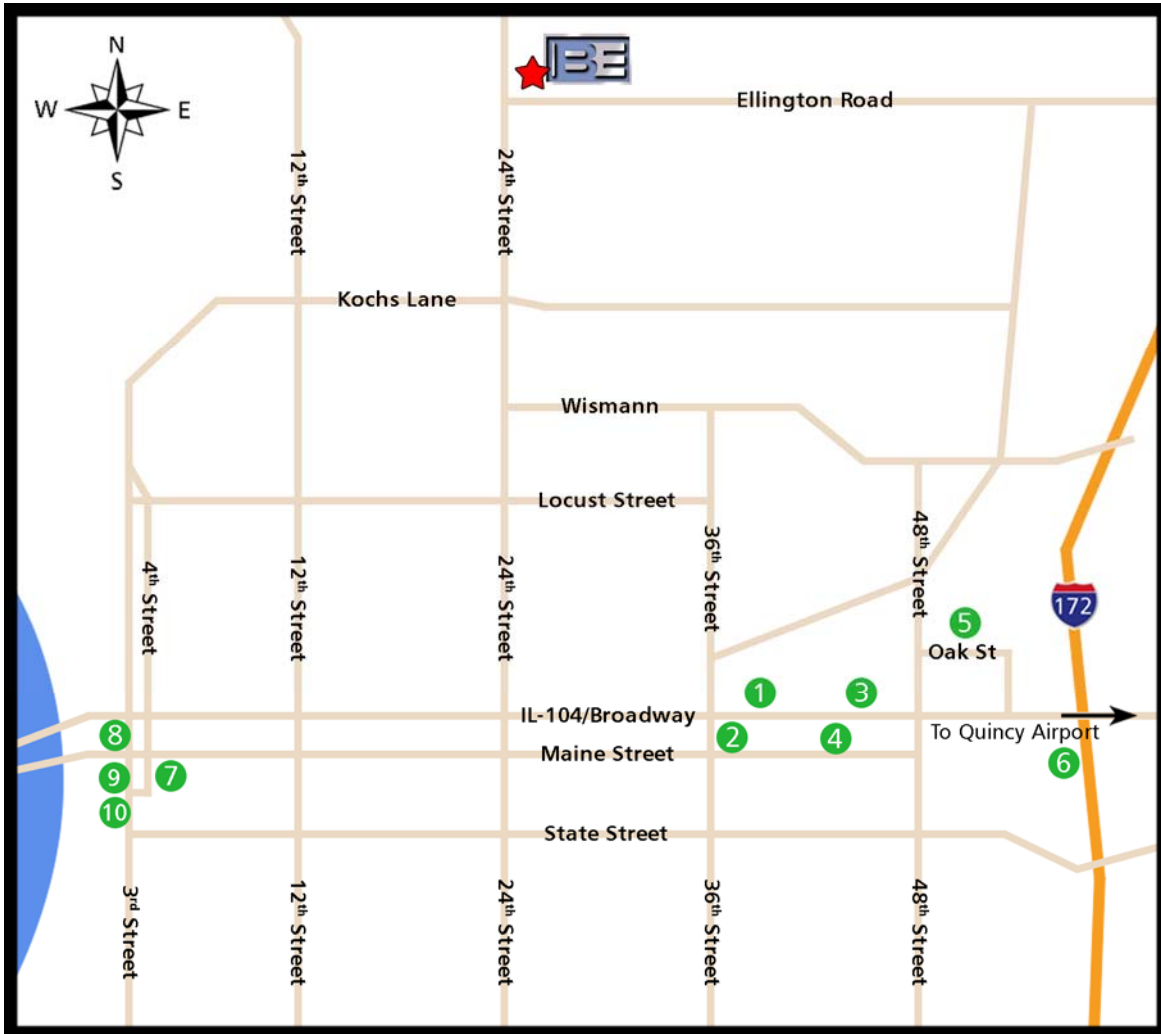

# Quincy Lodging Information

**1 Stoney Creek Inn**  
3809 Broadway  
217/223-2255  
800/659-2220

Directions from the Stoney Creek Inn to the training facility:

- Turn left from the parking lot onto Broadway
- Turn right on to 24<sup>th</sup> Street.
- Drive north for approximately 3 miles to Broadcast Electronics.
- Please come directly to the Training Building on the south side of the main building.

**2 Quincy Inn & Suites**  
224 North 36<sup>th</sup>  
217/228-8808

Directions from the Quincy Inn & Suites to the training facility:

- Turn Right from the parking lot onto 36<sup>th</sup> street.
- Turn left at the first intersection onto Broadway.
- Turn right onto 24<sup>th</sup> Street.
- Drive north for approximately 3 miles to Broadcast Electronics.
- Please come directly to the Training Building on the south side of the main building.

**3** **Fairfield Inn**  
4315 Broadway  
217/223-5922

Directions from the Fairfield Inn to the training facility:

- Turn left from the parking lot onto Broadway.
- Turn right onto 24<sup>th</sup> Street.
- Drive north for approximately 3 miles to Broadcast Electronics.
- Please come directly to the Training Building on the south side of the main building.

**5** **Holiday Inn**  
4821 Oak St.  
217/223-7800  
800/400-9714

Directions from the Holiday Inn to the training facility:

- Turn right from the parking lot onto Oak Street.
- Turn right onto 48<sup>th</sup> Street
- Turn left onto Wismann Lane.
- Turn right onto 24<sup>th</sup> Street.
- Drive north for approximately 1½ miles to Broadcast Electronics.
- Please come directly to the Training Building on the south side of the main building.